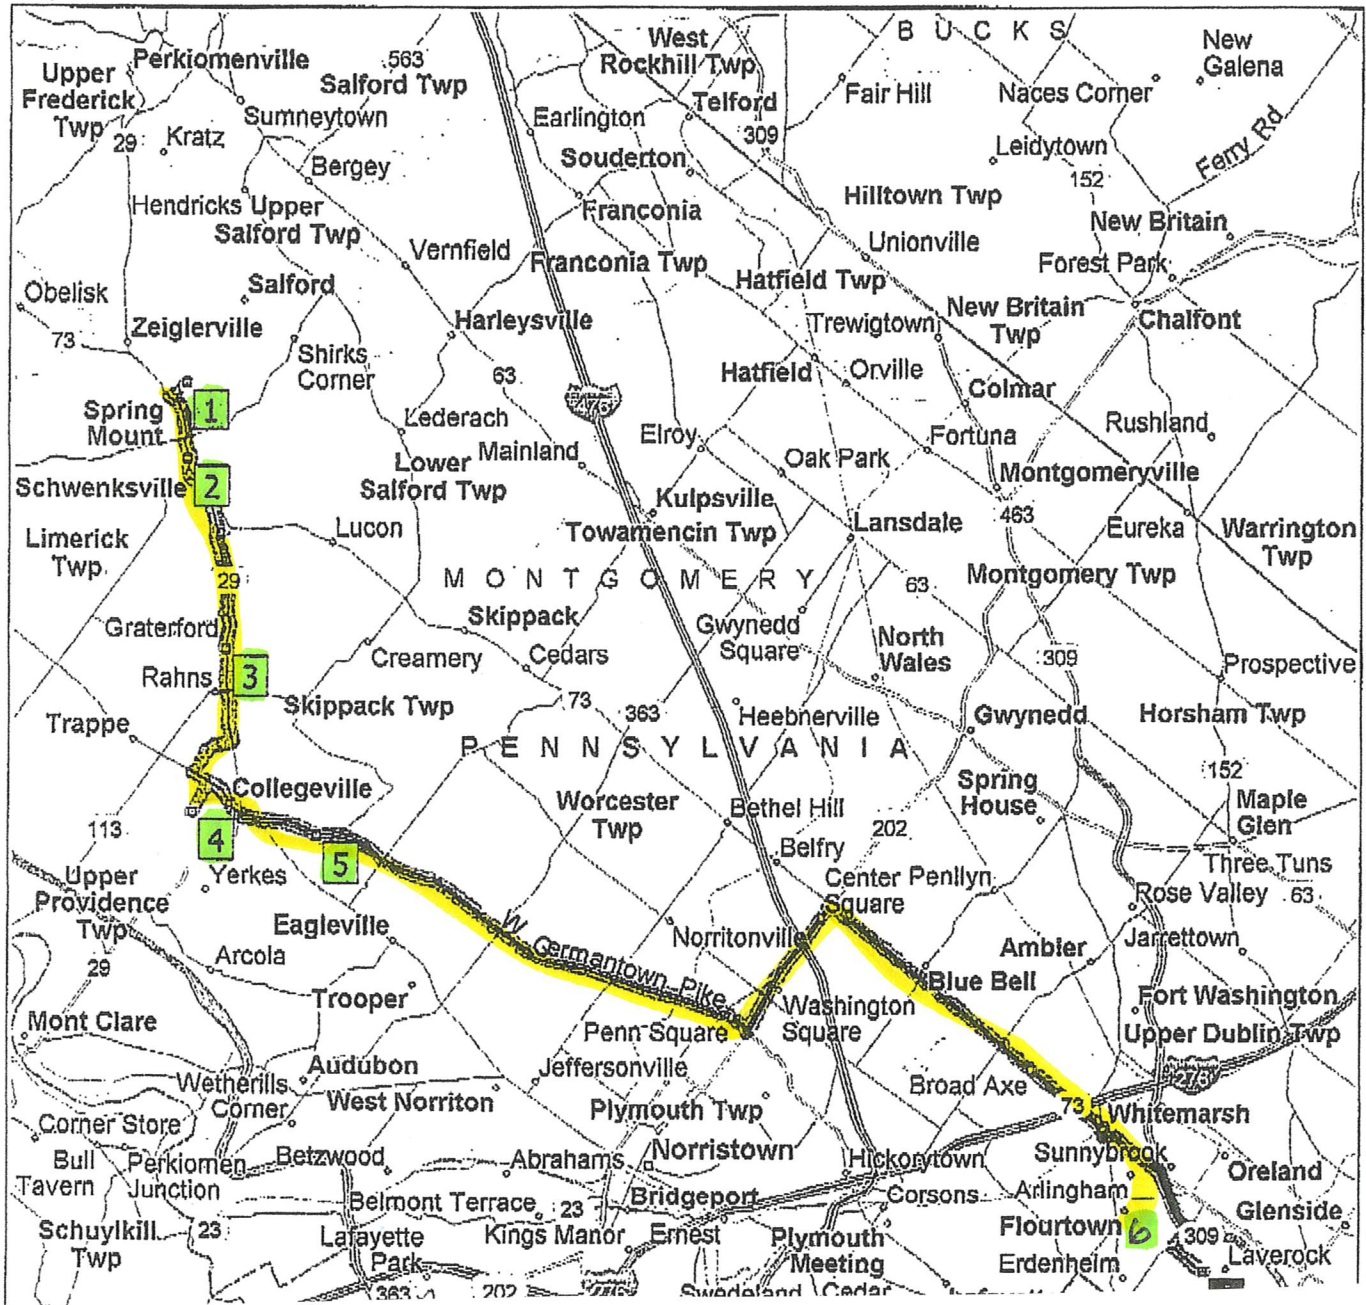

MOUNT/LA SALLE NORTHERN MONTGOMERY COUNTY PRIVATE BUS ROUTE
2016 – 2017 SCHOOL YEAR

STOPS

- 1 St. Mary Catholic School – 40 Spring Mount Rd., Schwenksville
- 2 153 Centennial St., Schwenksville
- 3 509 Gravel Pike, Collegeville
- 4 Holy Cross Regional Catholic School – 701 Locust St., Collegeville
- 5 200 Evansburg Rd., Collegeville
- 6 MOUNT